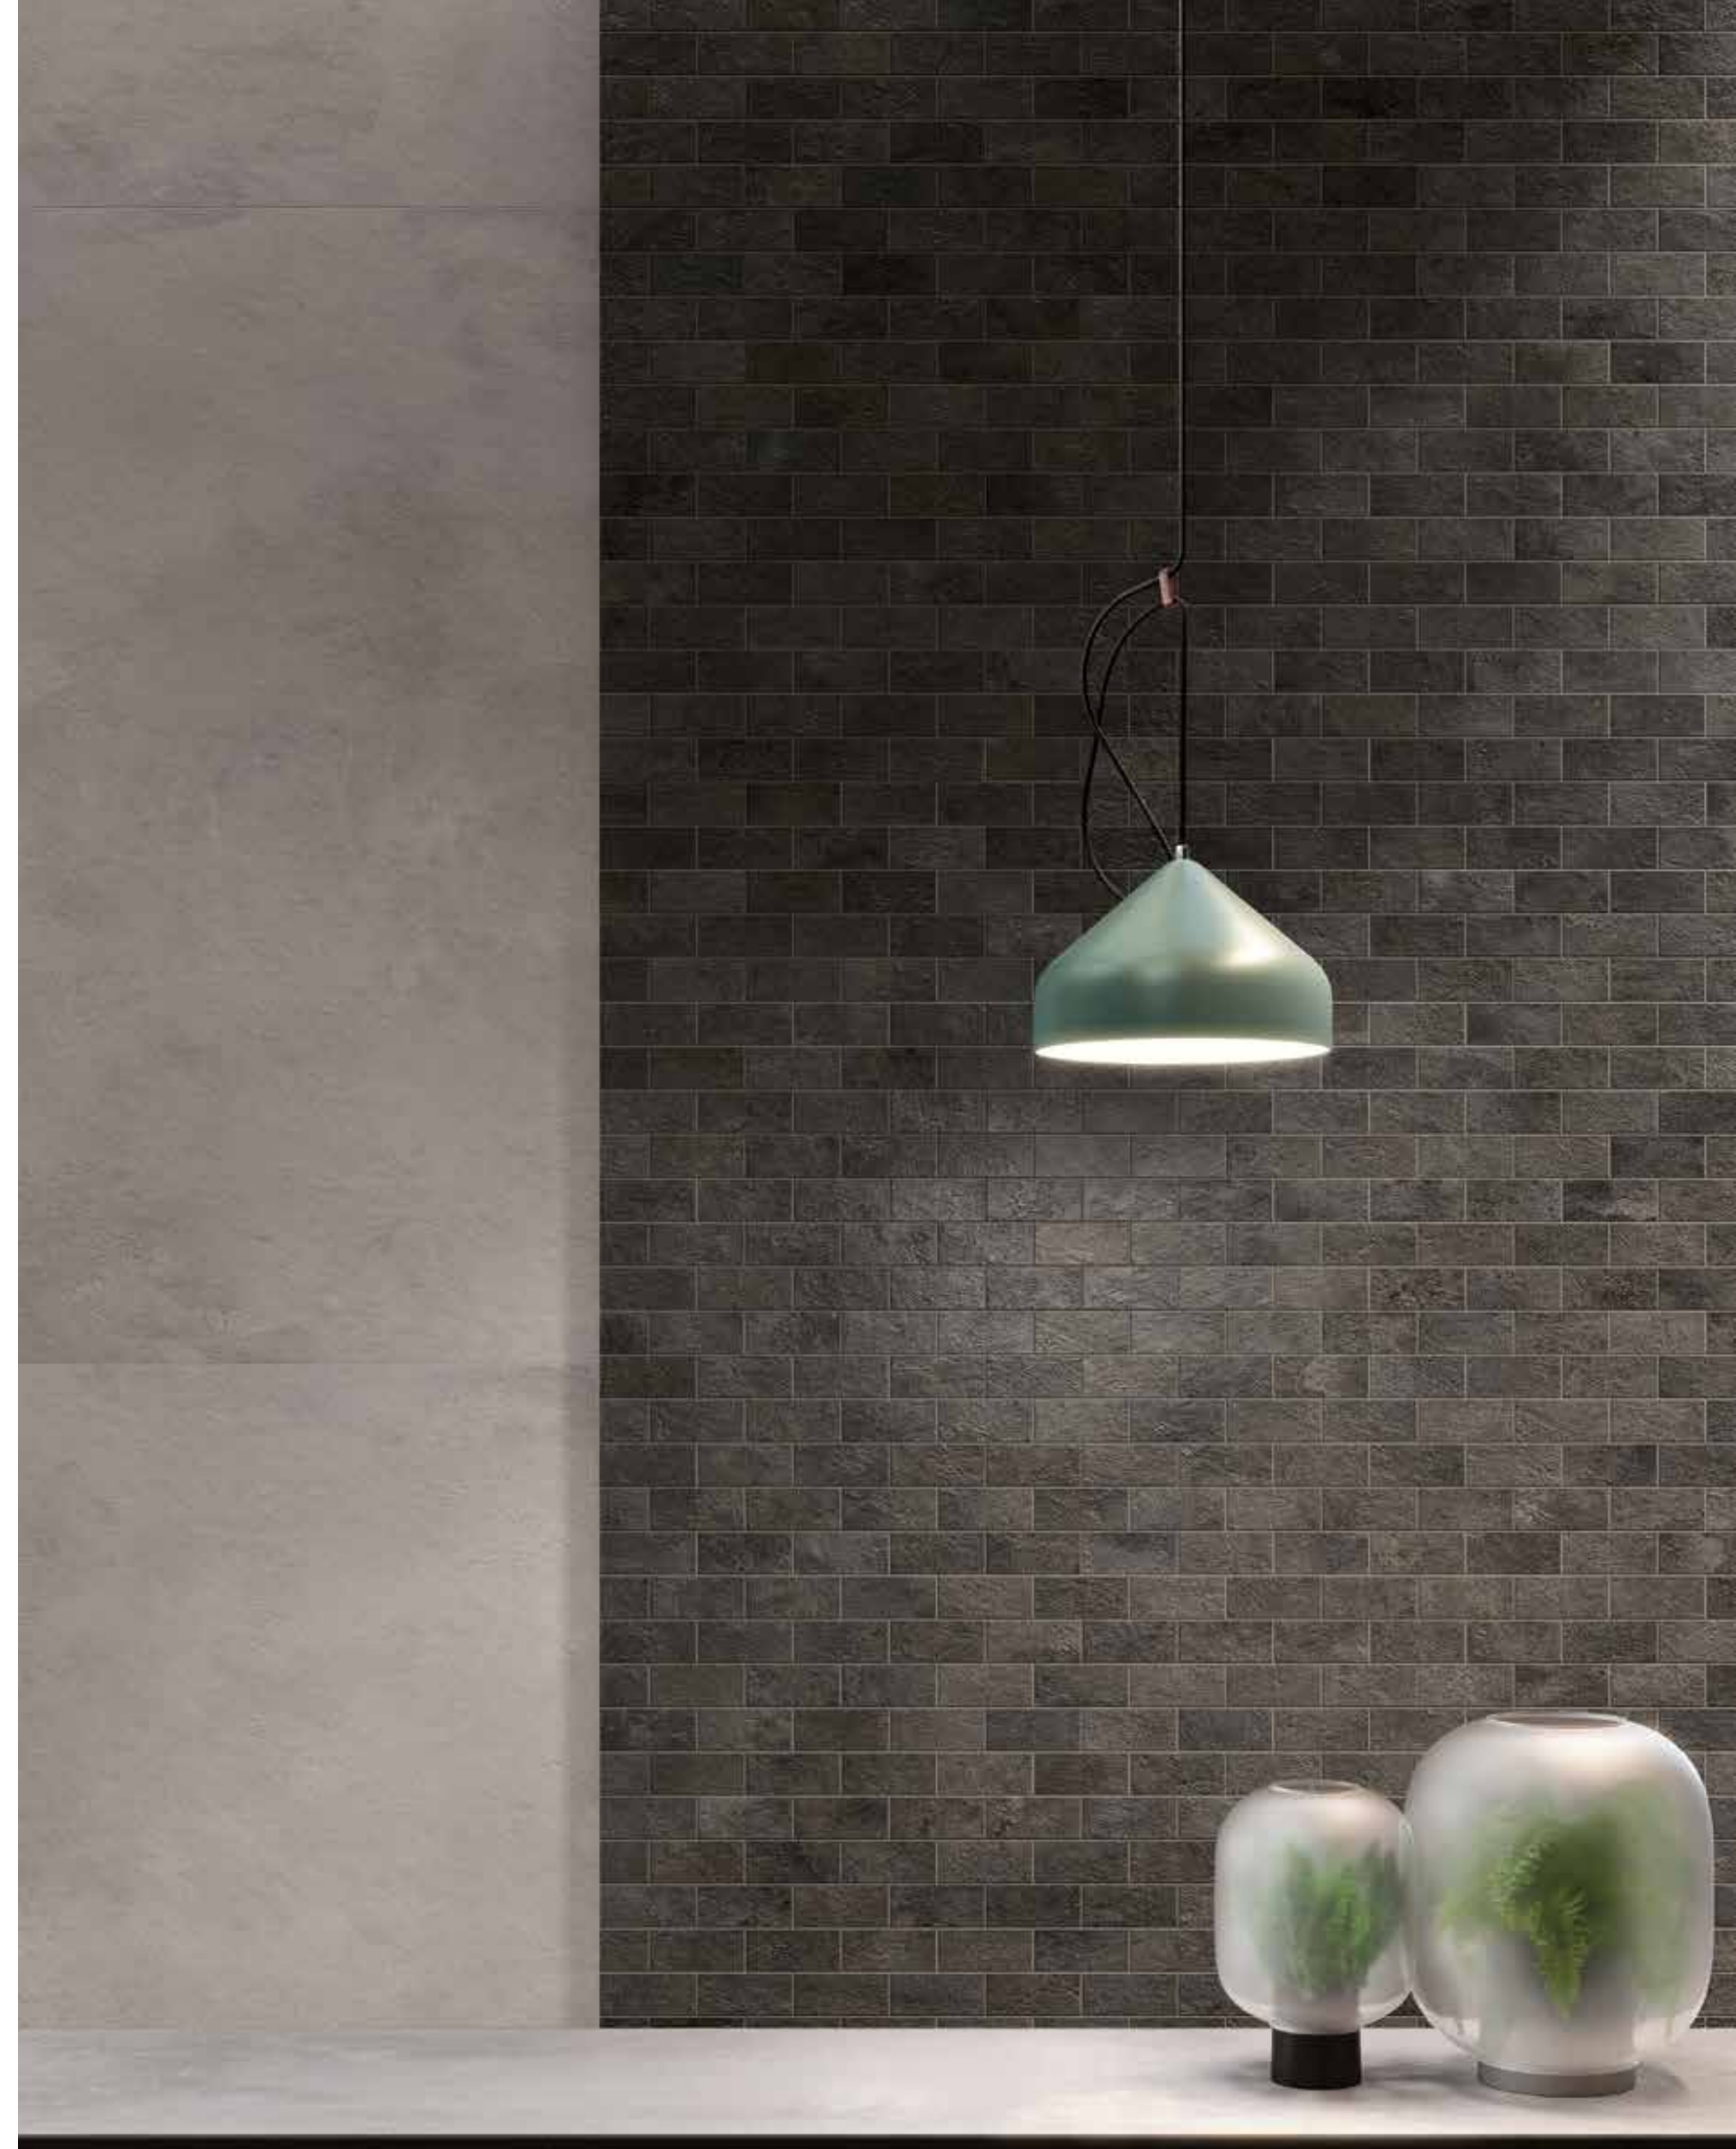

Серфейс Скарлет 60x120 см / Surface Scarlet 60x120 cm

ЦВЕТОВАЯ ГАРМОНИЯ

[RELAX WITH SHADES]